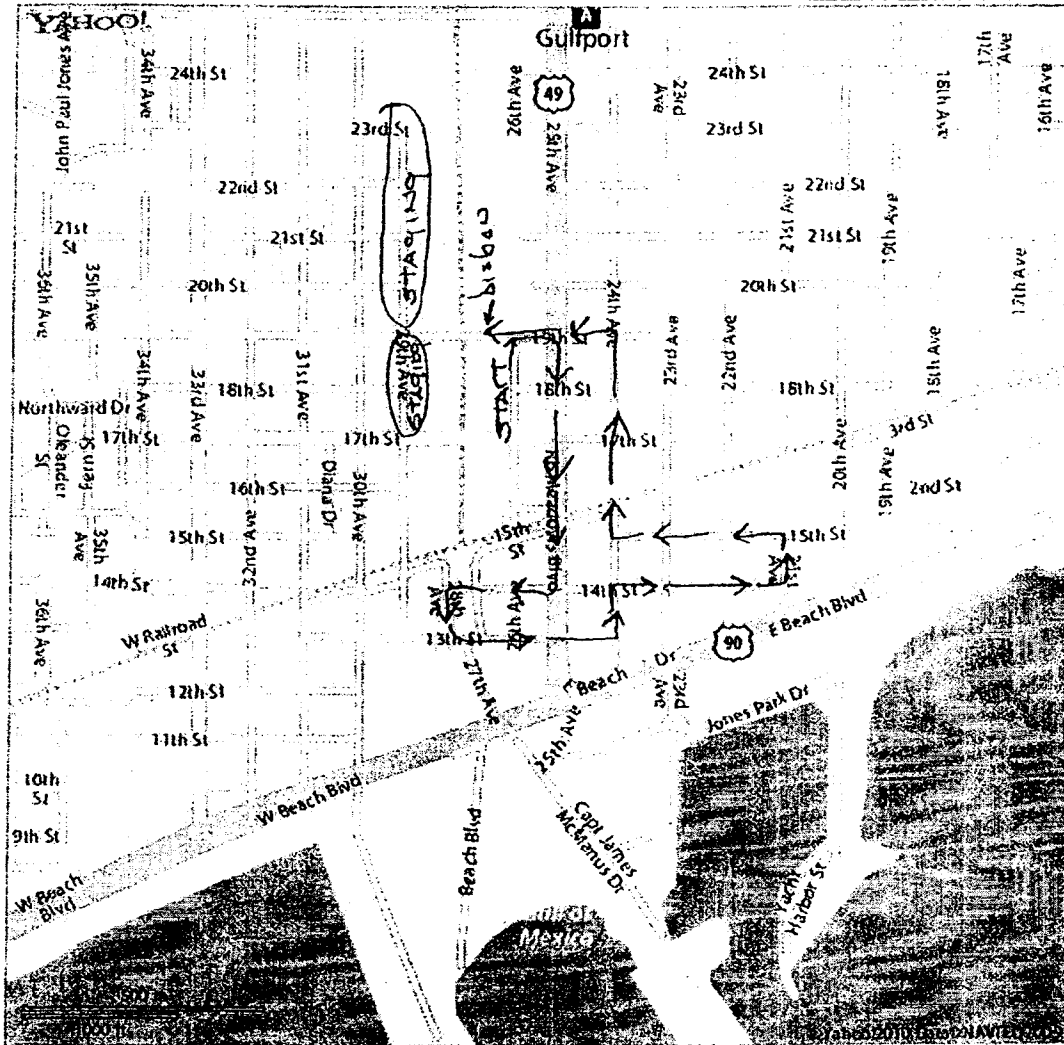

12/7/2010

Map of Gulfport, MS 39501

Map of Gulfport, MS 39501

When using any driving directions or map, it's a good idea to do a reality check and make sure the road still exists, watch out for construction, and follow all traffic safety precautions. This is only to be used as an aid in planning.

Time: 5:30pm