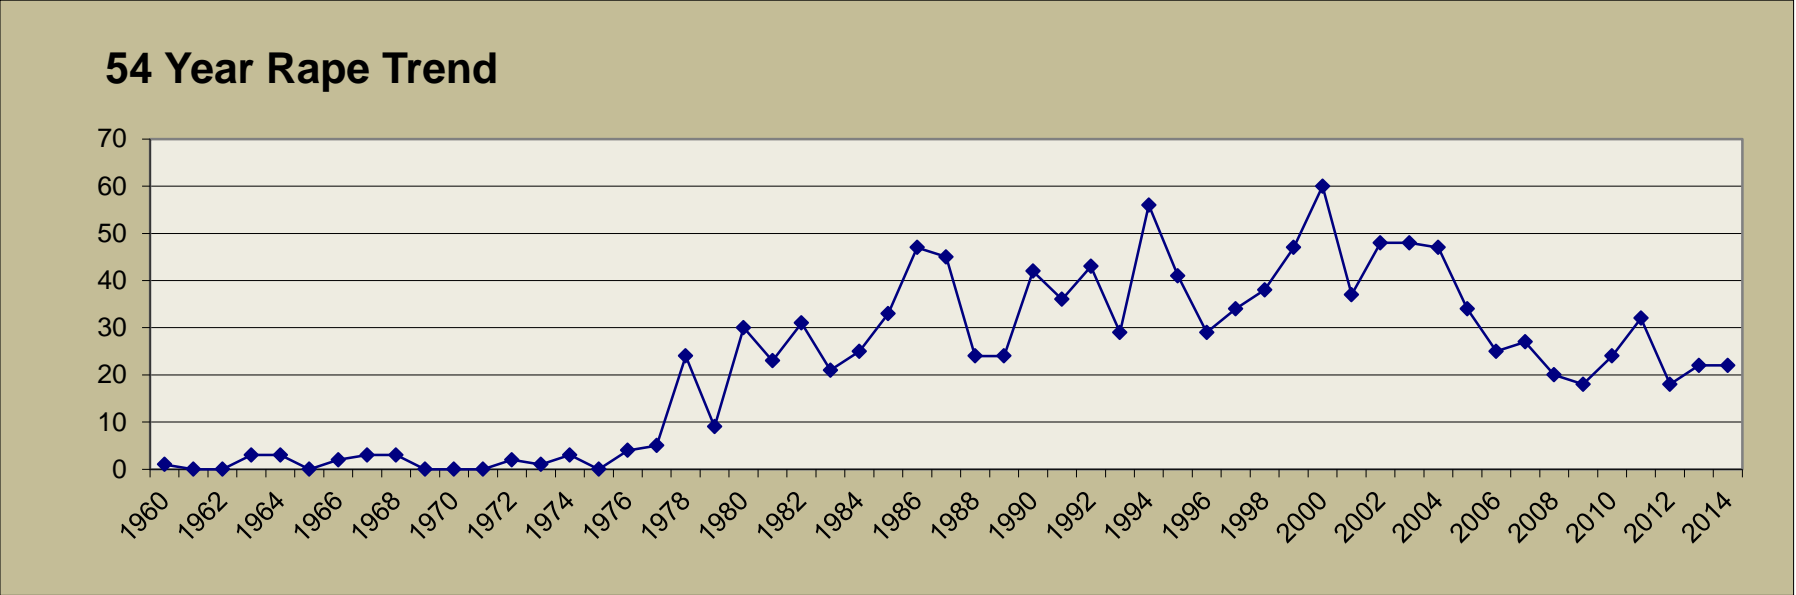

54 Year Homicide Trend

54 Year Rape Trend

54 Year Robbery Trend

54 Year Aggravated Assault Trend

54 Year Violent Crime Trend

54 Year Burglary Trend

54 Year Burglary Trend

54 Year Larceny Trend

54 Year Auto Theft Trend

54 Year Property Crime Trend

* In January 1994, the City of Gulfport annexed 33 square miles and 22,000 new residents. These figures reflect only those incidents occurring in the "old city" or original Gulfport.