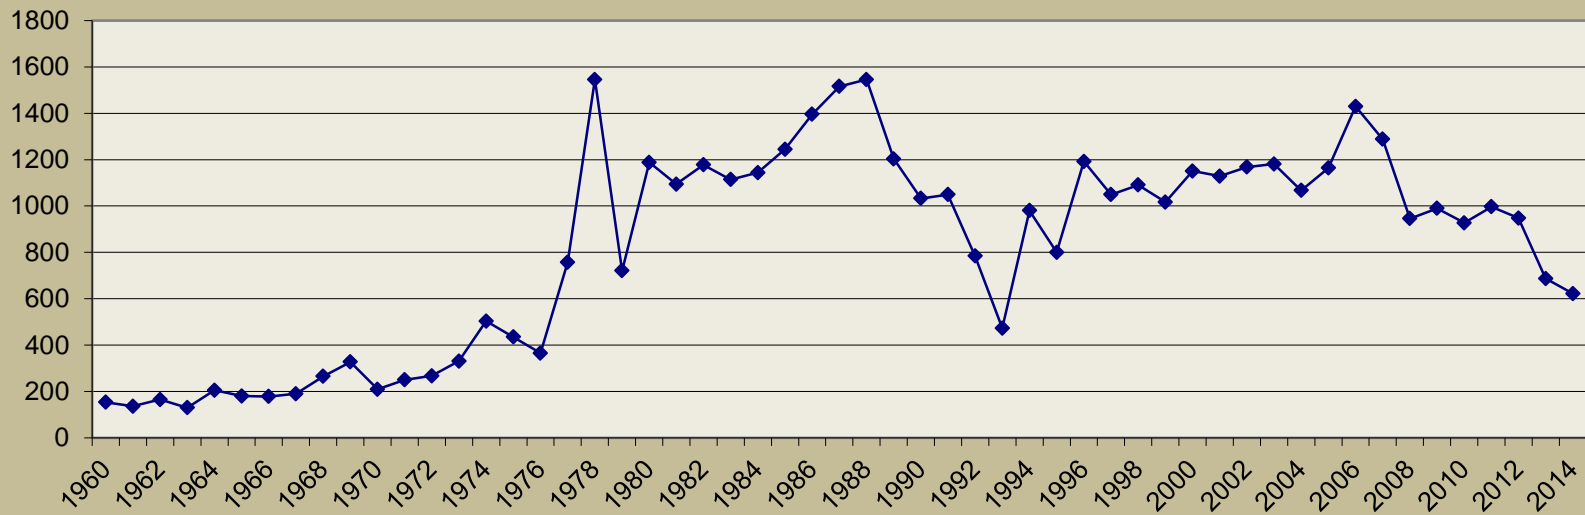

54 Year Homicide Trend

54 Year Rape Trend

54 Year Robbery Trend

54 Year Aggravated Assault Trend

54 Year Violent Crime Trend

54 Year Burglary Trend

54 Year Burglary Trend

54 Year Larceny Trend

54 Year Auto Theft Trend

54 Year Property Crime Trend

* In January 1994, the City of Gulfport annexed 33 square miles and 22,000 new residents. These figures reflect only those incidents occurring in the "old city" or original Gulfport.