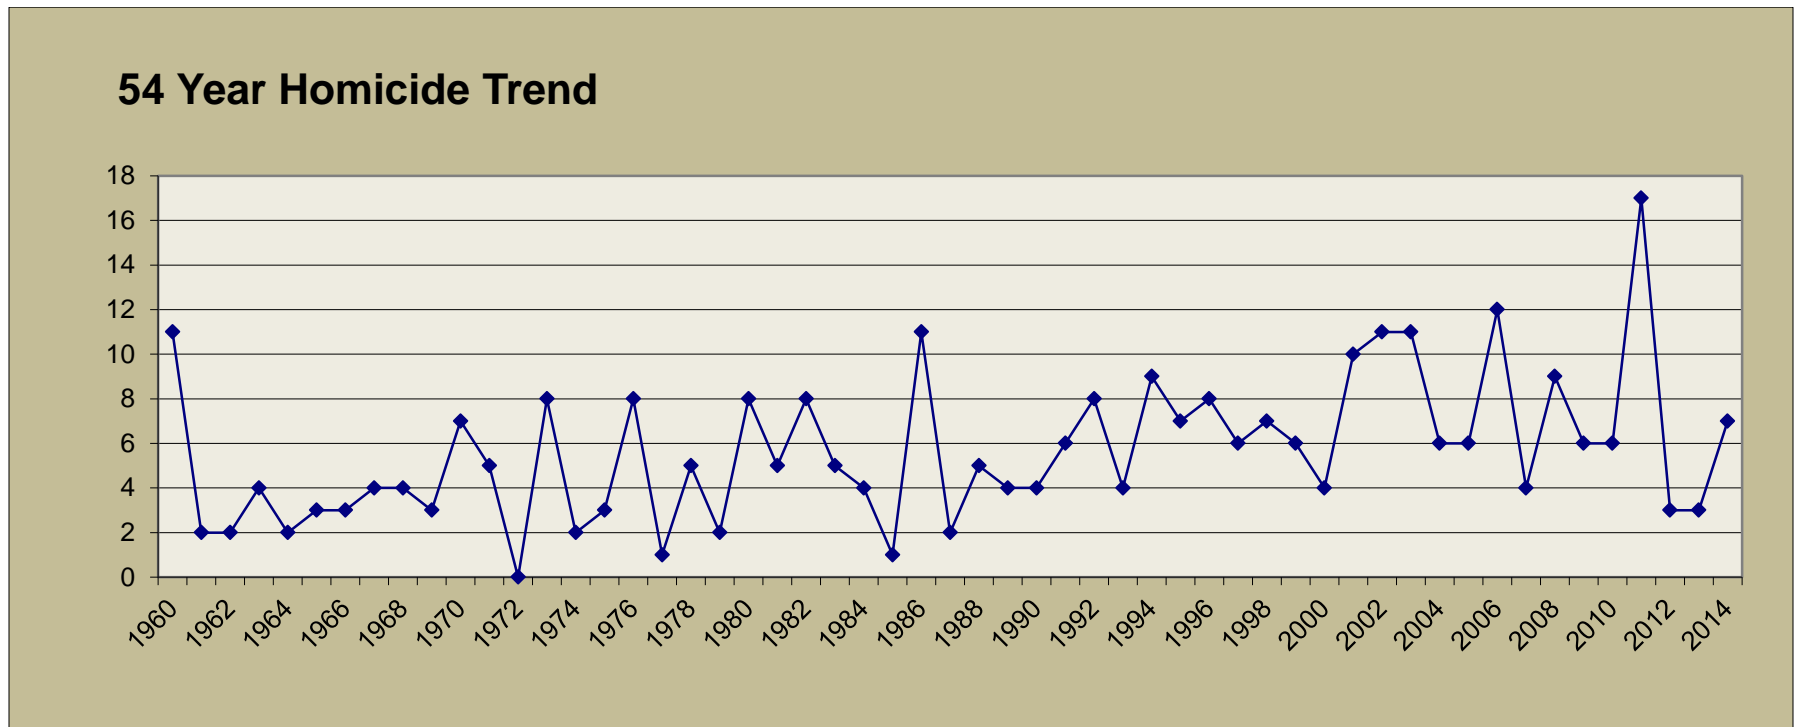

54 Year Homicide Trend

54 Year Rape Trend

54 Year Robbery Trend

54 Year Aggravated Assault Trend

54 Year Violent Crime Trend

54 Year Burglary Trend

54 Year Burglary Trend

54 Year Larceny Trend

54 Year Auto Theft Trend

54 Year Property Crime Trend

* In January 1994, the City of Gulfport annexed 33 square miles and 22,000 new residents. These figures reflect only those incidents occurring in the "old city" or original Gulfport.