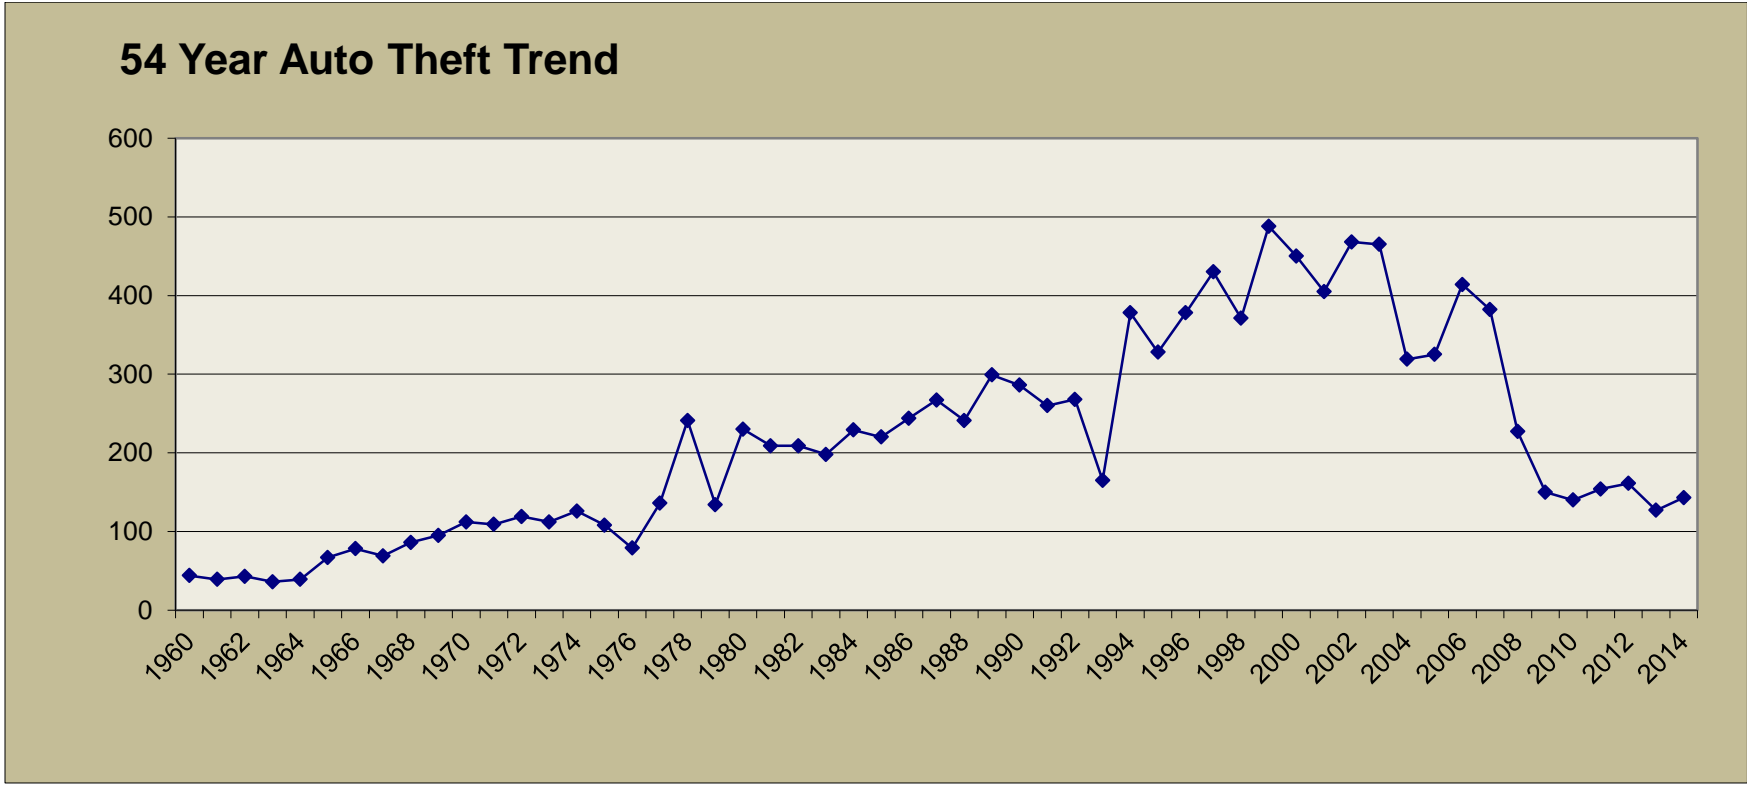

54 Year Homicide Trend

54 Year Rape Trend

54 Year Robbery Trend

54 Year Aggravated Assault Trend

54 Year Violent Crime Trend

54 Year Burglary Trend

54 Year Burglary Trend

54 Year Larceny Trend

54 Year Auto Theft Trend

54 Year Property Crime Trend

* In January 1994, the City of Gulfport annexed 33 square miles and 22,000 new residents. These figures reflect only those incidents occurring in the "old city" or original Gulfport.