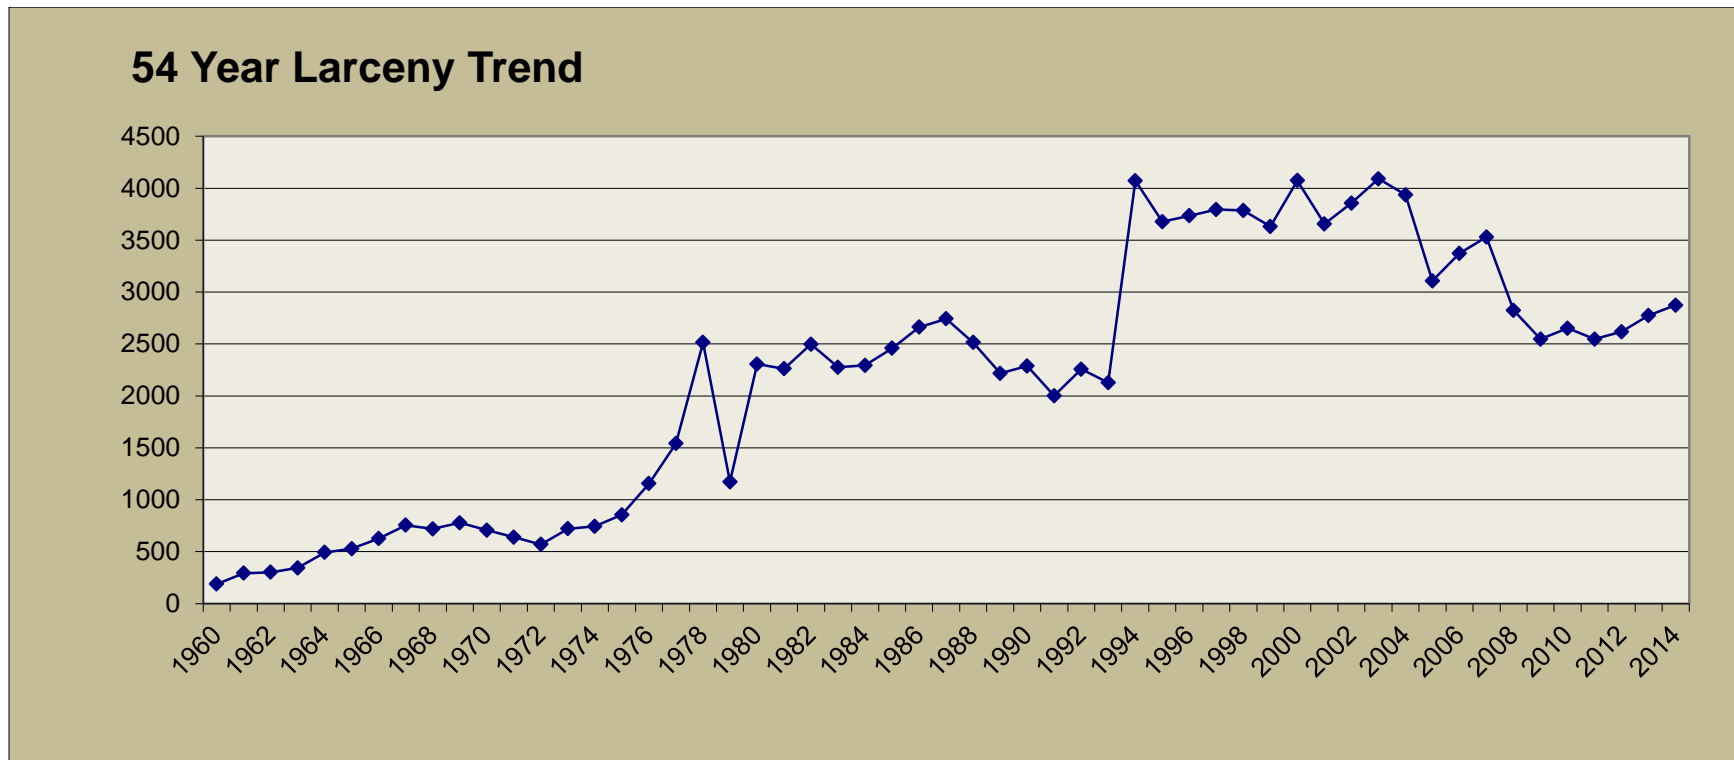

54 Year Homicide Trend

54 Year Rape Trend

54 Year Robbery Trend

54 Year Aggravated Assault Trend

54 Year Violent Crime Trend

54 Year Burglary Trend

54 Year Burglary Trend

54 Year Larceny Trend

54 Year Auto Theft Trend

54 Year Property Crime Trend

* In January 1994, the City of Gulfport annexed 33 square miles and 22,000 new residents. These figures reflect only those incidents occurring in the "old city" or original Gulfport.