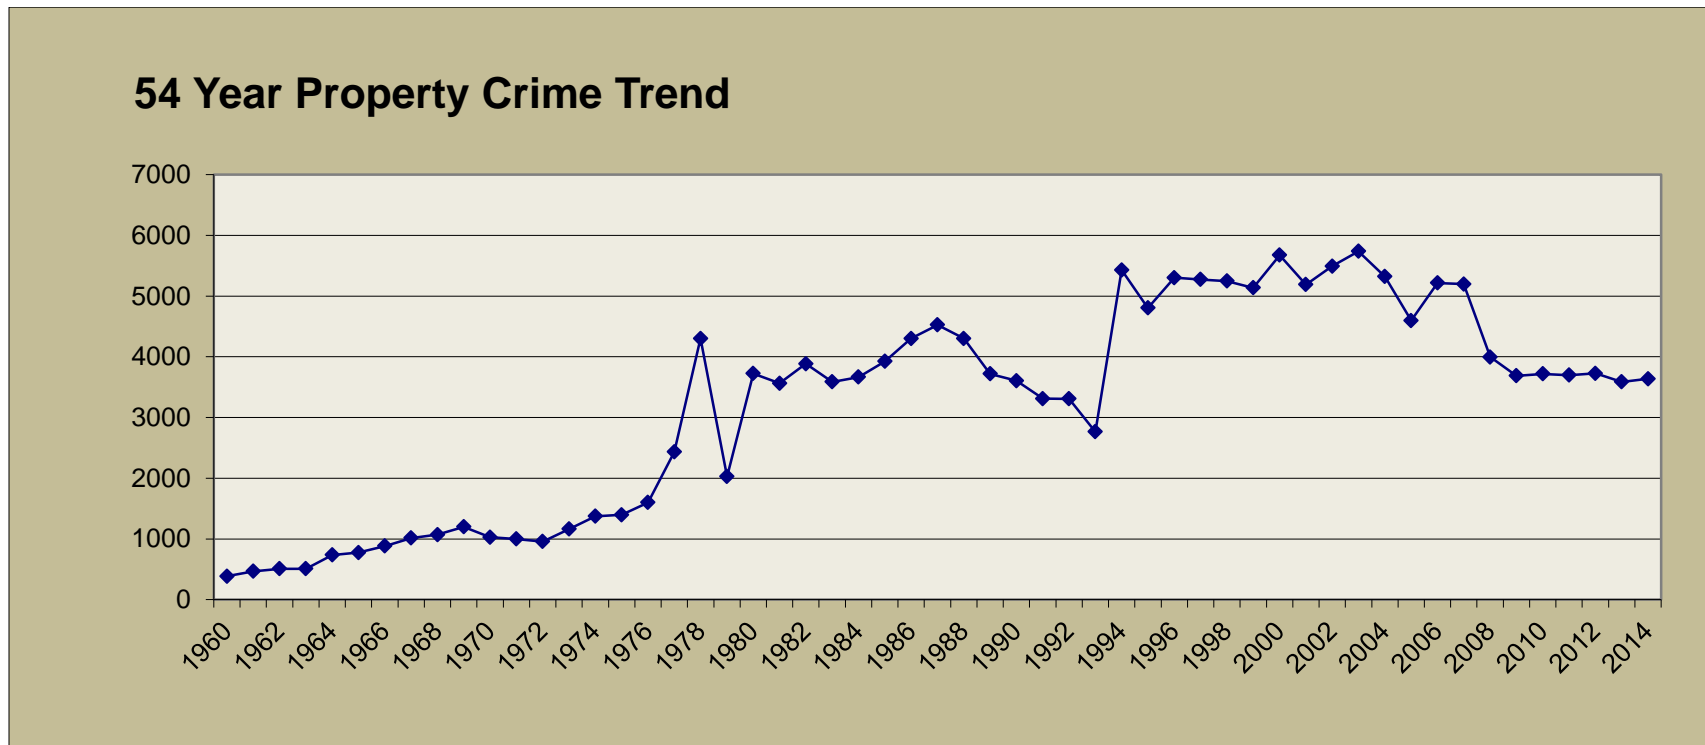

54 Year Homicide Trend

54 Year Rape Trend

54 Year Robbery Trend

54 Year Aggravated Assault Trend

54 Year Violent Crime Trend

54 Year Burglary Trend

54 Year Burglary Trend

54 Year Larceny Trend

54 Year Auto Theft Trend

54 Year Property Crime Trend

* In January 1994, the City of Gulfport annexed 33 square miles and 22,000 new residents. These figures reflect only those incidents occurring in the "old city" or original Gulfport.