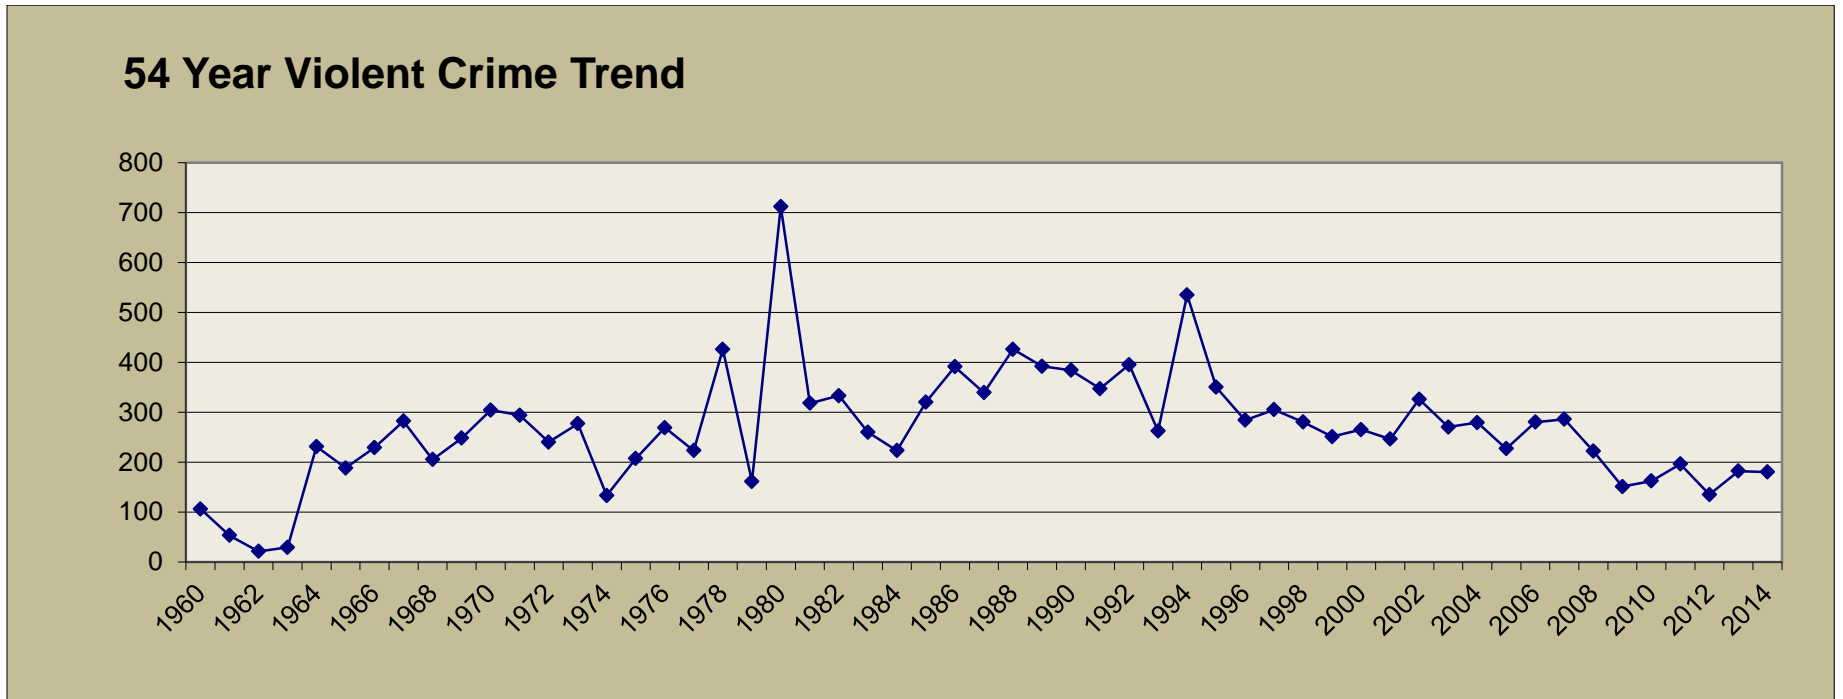

54 Year Homicide Trend

54 Year Rape Trend

54 Year Robbery Trend

54 Year Aggravated Assault Trend

54 Year Violent Crime Trend

54 Year Burglary Trend

54 Year Burglary Trend

54 Year Larceny Trend

54 Year Auto Theft Trend

54 Year Property Crime Trend

* In January 1994, the City of Gulfport annexed 33 square miles and 22,000 new residents. These figures reflect only those incidents occurring in the "old city" or original Gulfport.