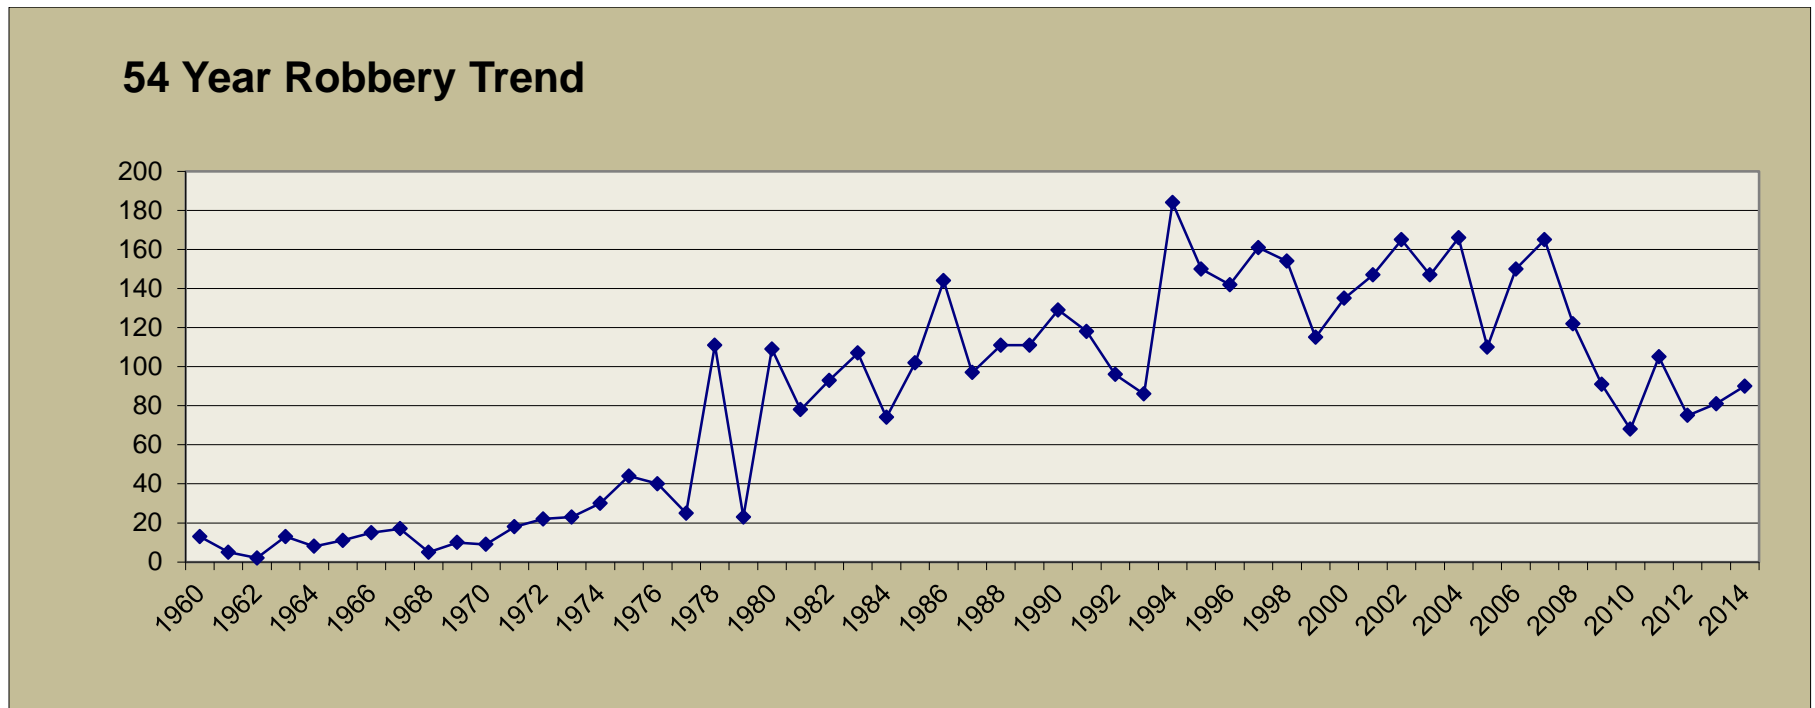

54 Year Homicide Trend

54 Year Rape Trend

54 Year Robbery Trend

54 Year Aggravated Assault Trend

54 Year Violent Crime Trend

54 Year Burglary Trend

54 Year Burglary Trend

54 Year Larceny Trend

54 Year Auto Theft Trend

54 Year Property Crime Trend

* In January 1994, the City of Gulfport annexed 33 square miles and 22,000 new residents. These figures reflect only those incidents occurring in the "old city" or original Gulfport.