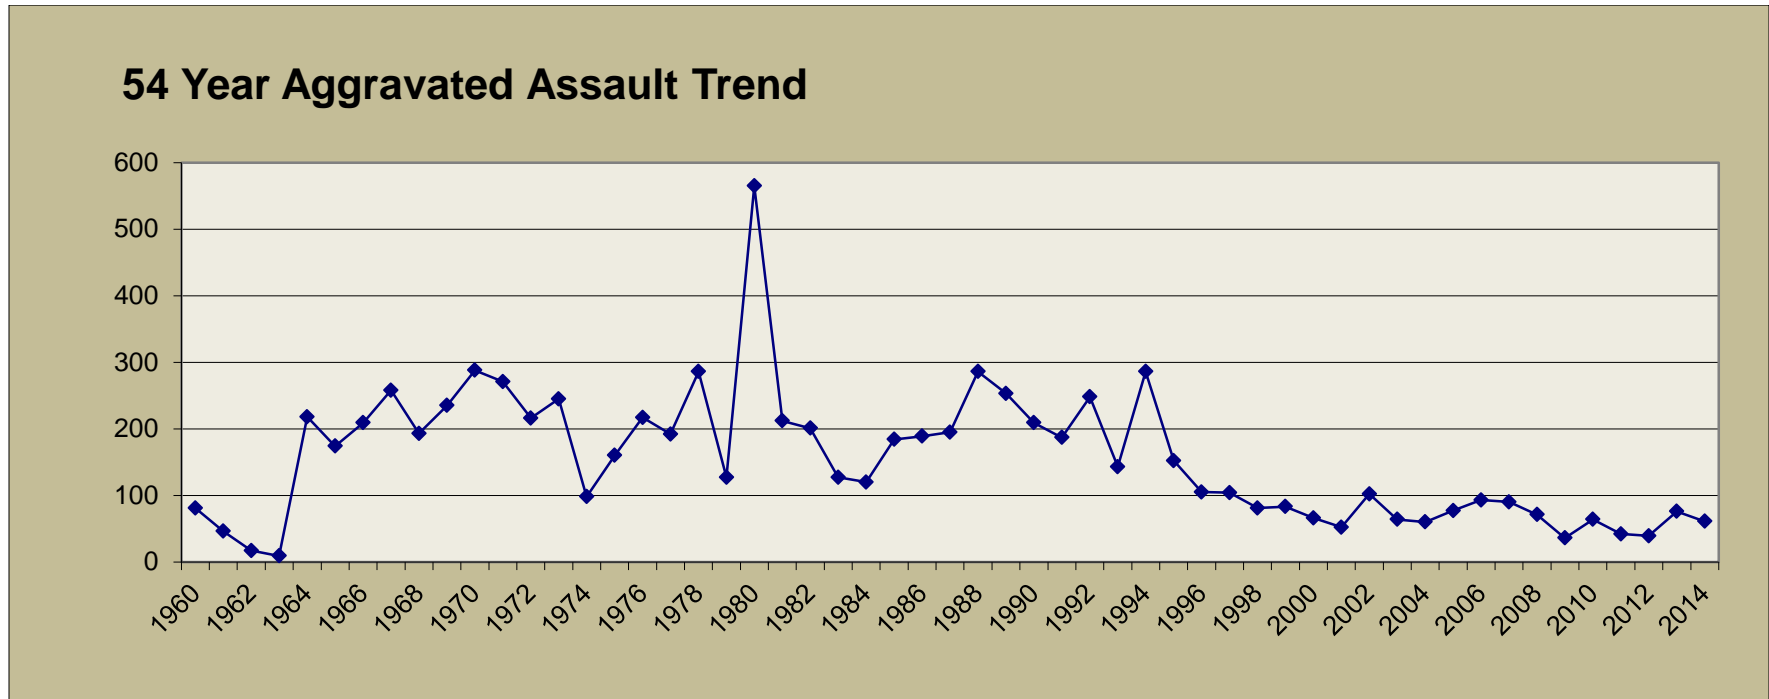

54 Year Homicide Trend

54 Year Rape Trend

54 Year Robbery Trend

54 Year Aggravated Assault Trend

54 Year Violent Crime Trend

54 Year Burglary Trend

54 Year Burglary Trend

54 Year Larceny Trend

54 Year Auto Theft Trend

54 Year Property Crime Trend

* In January 1994, the City of Gulfport annexed 33 square miles and 22,000 new residents. These figures reflect only those incidents occurring in the "old city" or original Gulfport.