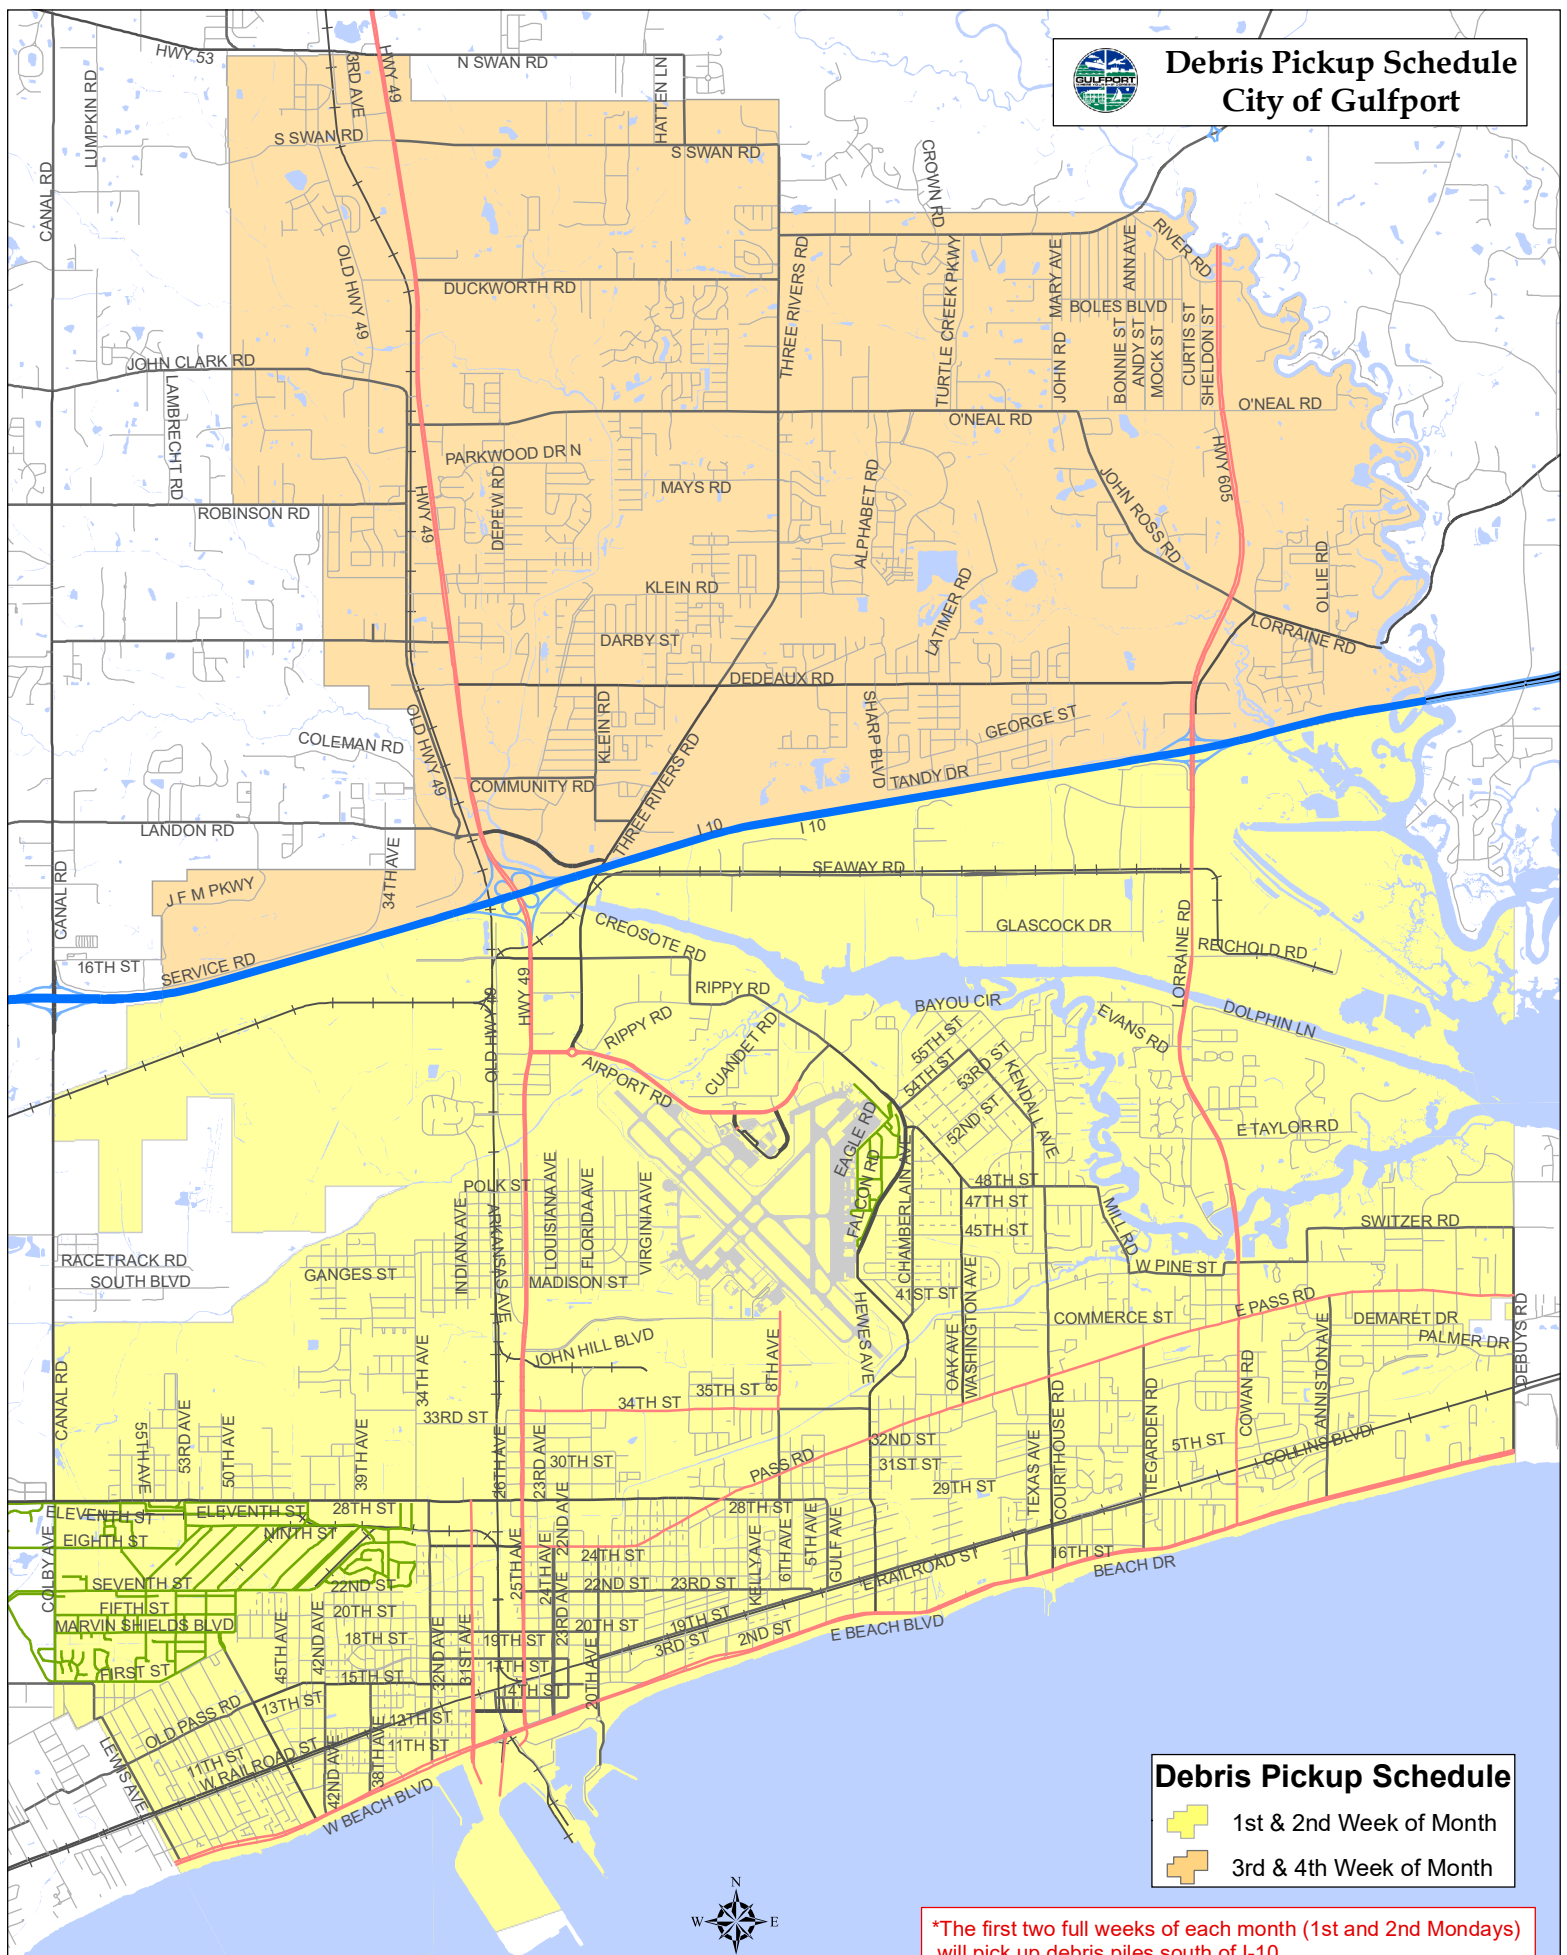

# Debris Pickup Schedule City of Gulfport

**Debris Pickup Schedule**

- 1st & 2nd Week of Month
- 3rd & 4th Week of Month

\*The first two full weeks of each month (1st and 2nd Mondays) will pick up debris piles south of I-10.  
 \*The last two full week of each month (3rd and 4th Mondays), will pick up debris piles north of I-10.